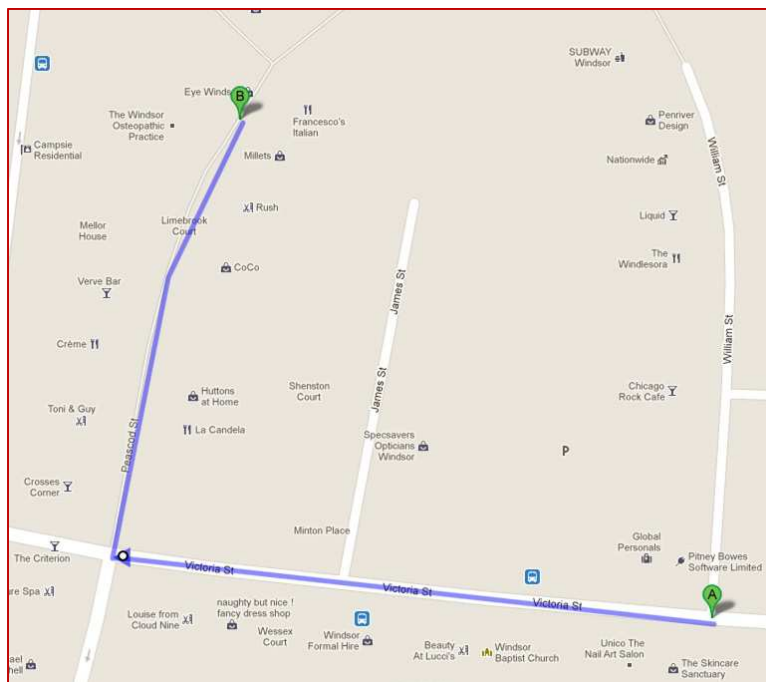

How to find... **elevate**

From Victoria Car Park:

Come out of the car park onto Victoria Street, turn left and proceed down Victoria Street. Cross at the traffic lights into Peascod Street. Continue up Peascod Street and immediately after Martyn Crossley Florists on the left you will see a decorative iron gateway – walk through this and into the passageway. Towards the end on the right you will see a glass door for Queen Anne's Court.

Press the buzzer for Elevate and proceed to reception on the second floor.

Get in Touch

Queen Anne's Court
Peascod Street
Windsor
Berks
SL4 1DG

info@elevate.uk.com

01753 861100