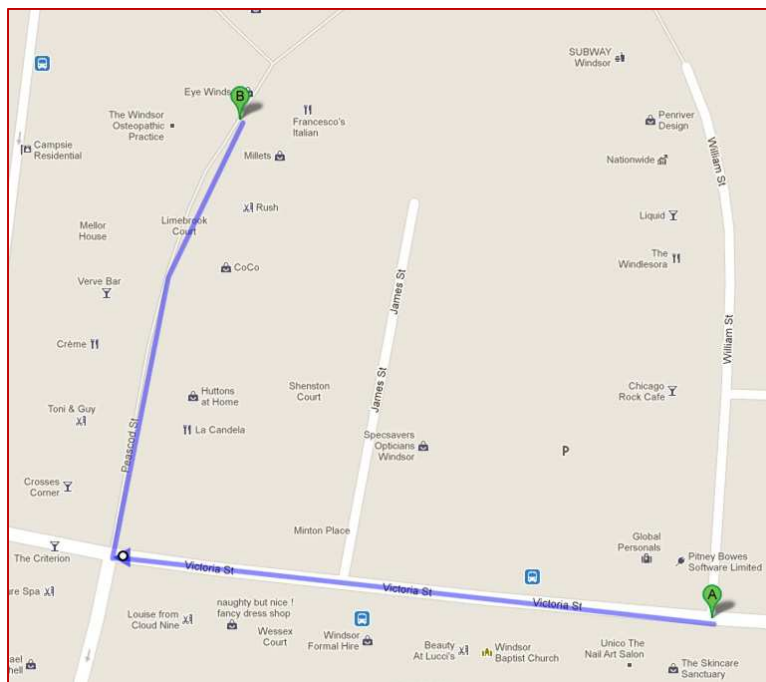

How to find... **elevate**

From Victoria Car Park:

Come out of the car park onto Victoria Street, turn left and proceed down Victoria Street. Cross at the traffic lights into Peascod Street. Continue up Peascod Street and immediately after Martyn Crossley Florists on the left you will see a decorative iron gateway – walk through this and into the passageway. Towards the end on the right you will see a glass door for Queen Anne's Court.

Press the buzzer for Elevate and proceed to reception on the first floor

Get in Touch

Queen Anne's Court
Peascod Street
Windsor
Berks
SL4 1DG

info@elevate.uk.com

01753 861100